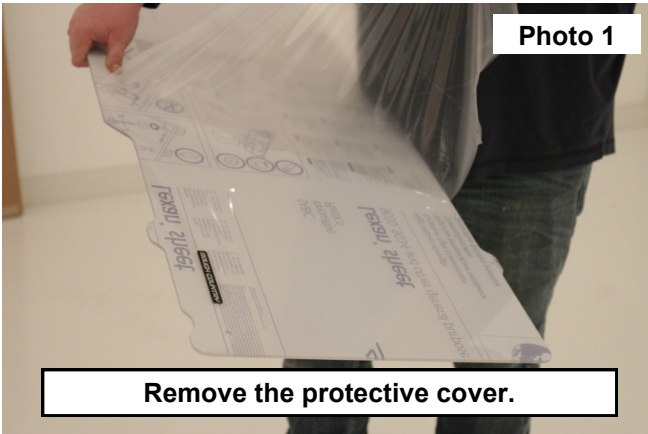

INSTALLATION INSTRUCTONS

1. Clean the surface of the UTV that the windshield will be applied to.
2. Remove the protective cover from the windshield. **See Photo 1.**
3. Install the rubber window edging around the sides and the top of the windshield. Trim any excess edging from the window. **See Photo 2.**

4. Place the windshield onto the front of the UTV.
5. **NOTE:** How the strap is wrapped behind the pin and install the strap onto the UTV. **See Photo 3.**