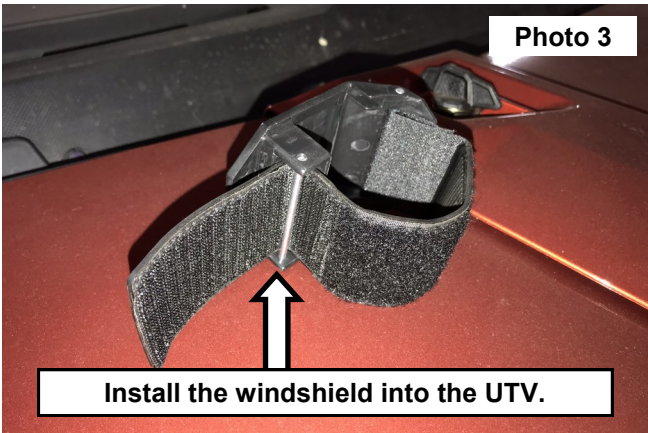

6. Tuck the strap into the windshield. **See Photo 4.**
7. Secure by finishing the wrap around the strap. **See Photo 5.**