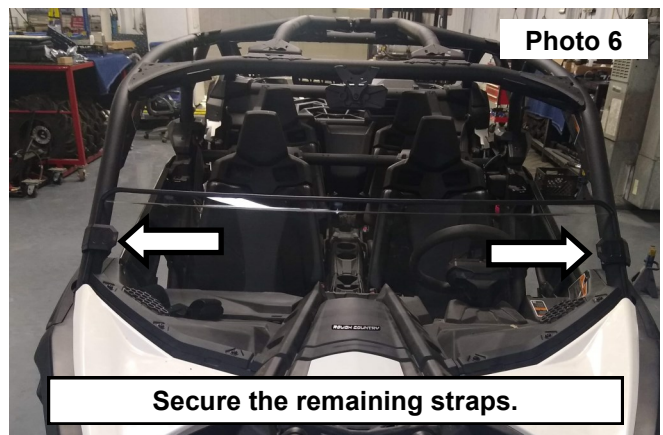

8. Secure the windshield using the remaining straps. **See Photo 6.**

By purchasing any item sold by Rough Country, LLC, the buyer expressly warrants that he/she is in compliance with all applicable, State, and Local laws and regulations regarding the purchase, ownership, and use of the item. It shall be the buyers responsibility to comply with all Federal, State and Local laws governing the sales of any items listed, illustrated or sold. The buyer expressly agrees to indemnify and hold harmless Rough Country, LLC for all claims resulting directly or indirectly from the purchase, ownership, or use of the items.