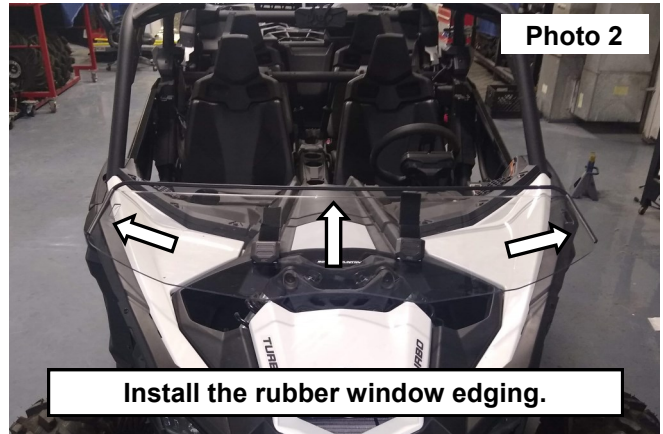

INSTALLATION INSTRUCTONS

1. Clean the surface of the UTV that the windshield will be applied to.
2. Remove the protective cover from the windshield. **See Photo 1.**
3. Install the rubber window edging around the sides and the top of the windshield. Trim any excess edging from the window. **See Photo 2.**

4. Place the windshield onto the front of the UTV.
5. **NOTE:** How the strap is wrapped behind the pin and install the strap onto the UTV. **See Photo 3.**